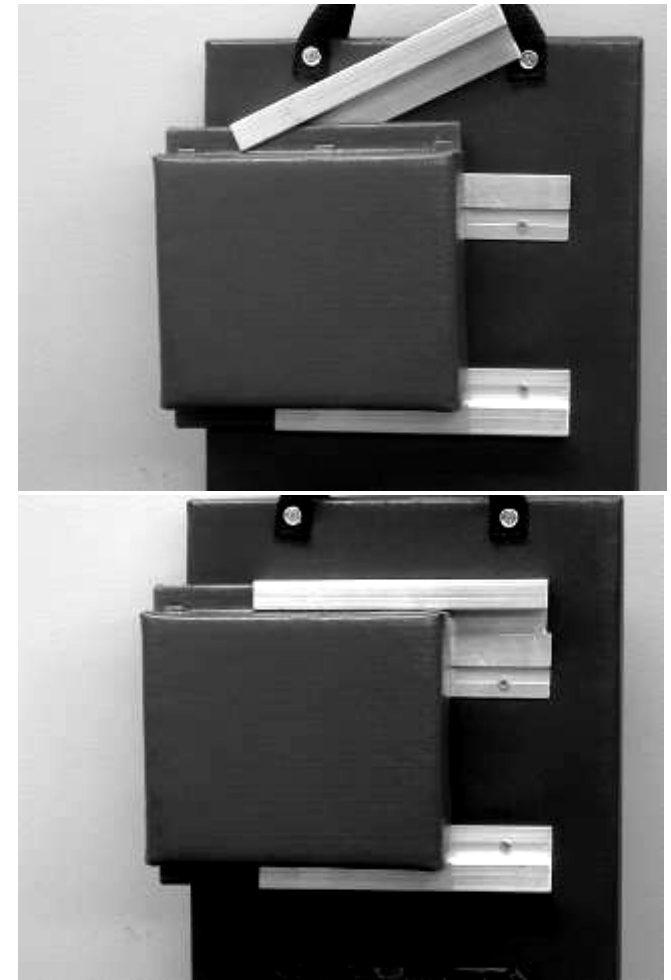

Both Profiles provided in 6' lengths. One set of WCHANNEL will be two J-clips and one Z-Clip- enough to mount 6 linear feet of panels

DRAWINGS NOT TO SCALE

**Aluminum Channel Wall Mounting System Specifications:
Use with all Promats WC Series Wall Panels with 1" lip top and bottom (WCHANNEL)**

Material: Aluminum Extrusion

Attachment: Customer provides appropriate screws and hardware to mount to the wall.

THE INFORMATION CONTAINED
IN THIS DRAWING IS THE SOLE
PROPERTY OF PROMATS, INC.
AND ANY REPRODUCTION IN
PART OR WHOLE WITHOUT THE
WRITTEN PERMISSION OF
PROMATS, INC. IS PROHIBITED