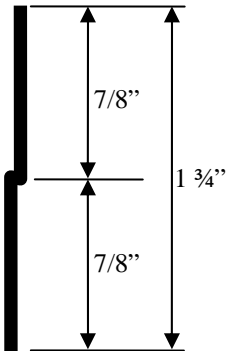

Both Profiles provided in 6' lengths. One set of WCHANNEL will be two J-clips and one Z-Clip- enough to mount 6 linear feet of panels

DRAWINGS NOT TO SCALE

**Aluminum Channel Wall Mounting System Specifications:
Use with all Promats WC Series Wall Panels with 1" lip top and bottom (WCHANNEL)**