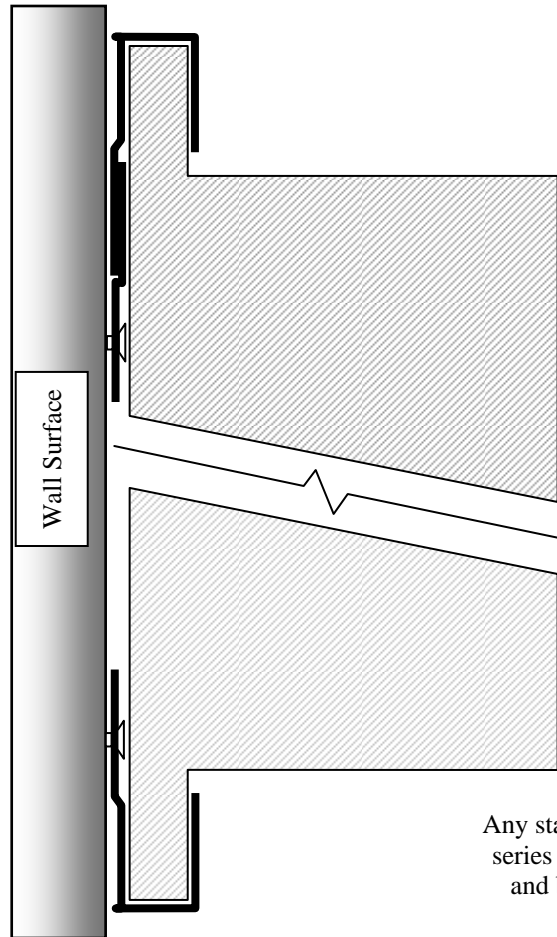

Both Profiles provided in 6' lengths. One set of WCHANNEL will be two J-clips and one Z-Clip- enough to mount 6 linear feet of panels

DRAWINGS NOT TO SCALE

**Aluminum Channel Wall Mounting System Specifications:
Use with all Promats WC Series Wall Panels with 1" lip top and bottom (WCHANNEL)**

Material: Aluminum Extrusion

Attachment: Customer provides appropriate screws and hardware to mount to the wall.

THE INFORMATION CONTAINED
IN THIS DRAWING IS THE SOLE
PROPERTY OF PROMATS, INC.
AND ANY REPRODUCTION IN
PART OR WHOLE WITHOUT THE
WRITTEN PERMISSION OF
PROMATS, INC. IS PROHIBITED