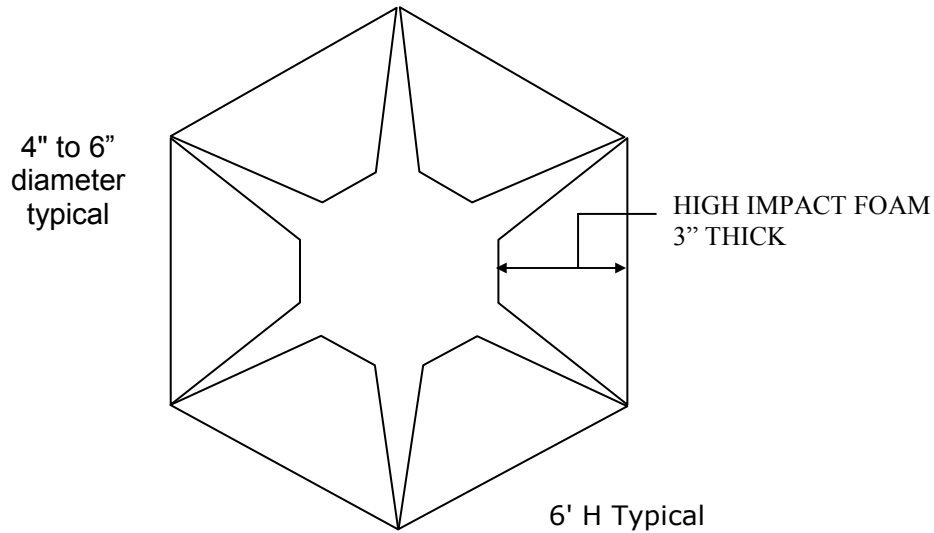

THE INFORMATION CONTAINED IN THIS DRAWING IS THE SOLE PROPERTY OF PROMATS, INC. AND ANY REPRODUCTION IN PART OR WHOLE WITHOUT THE WRITTEN PERMISSION OF PROMATS, IS STRICTLY PROHIBITED.

Royal Blue	Gold	Purple	Navy Blue	White	Kelly Green	Sky Blue
Red	Forest Green	Burgundy	Grey	Black	Orange	Camel

18 oz. Interior Vinyl Colors Listed
(Available in 14 oz. and 16 oz. Exterior Colors)

**Sewn HEX Column Pad Specifications:
GPPH**

Application: Goal Posts, Round Columns

Vinyl Covering: 18 oz. Vinyl. Vinyl cover is stitched using 6 lb. Bonded polyester thread, color: Black.

14 oz. and 16 oz. vinyl options available

Filler Foam: 3" thick High Impact Foam.

Attachment Options:

Velcro attachment or Grommet Flap attachment, as specified

#2 Grommets Brass, 12" O.C.

1 1/2" Integral Vinyl Flap

March 27, 2007
Sewn HEX Column Pad (GPPH)

Post Office Box 508
Fort Collins, CO 80522-0508
800-678-6287
FAX 970-482-7740

Drawn By:
Drawing #:

Project Name: