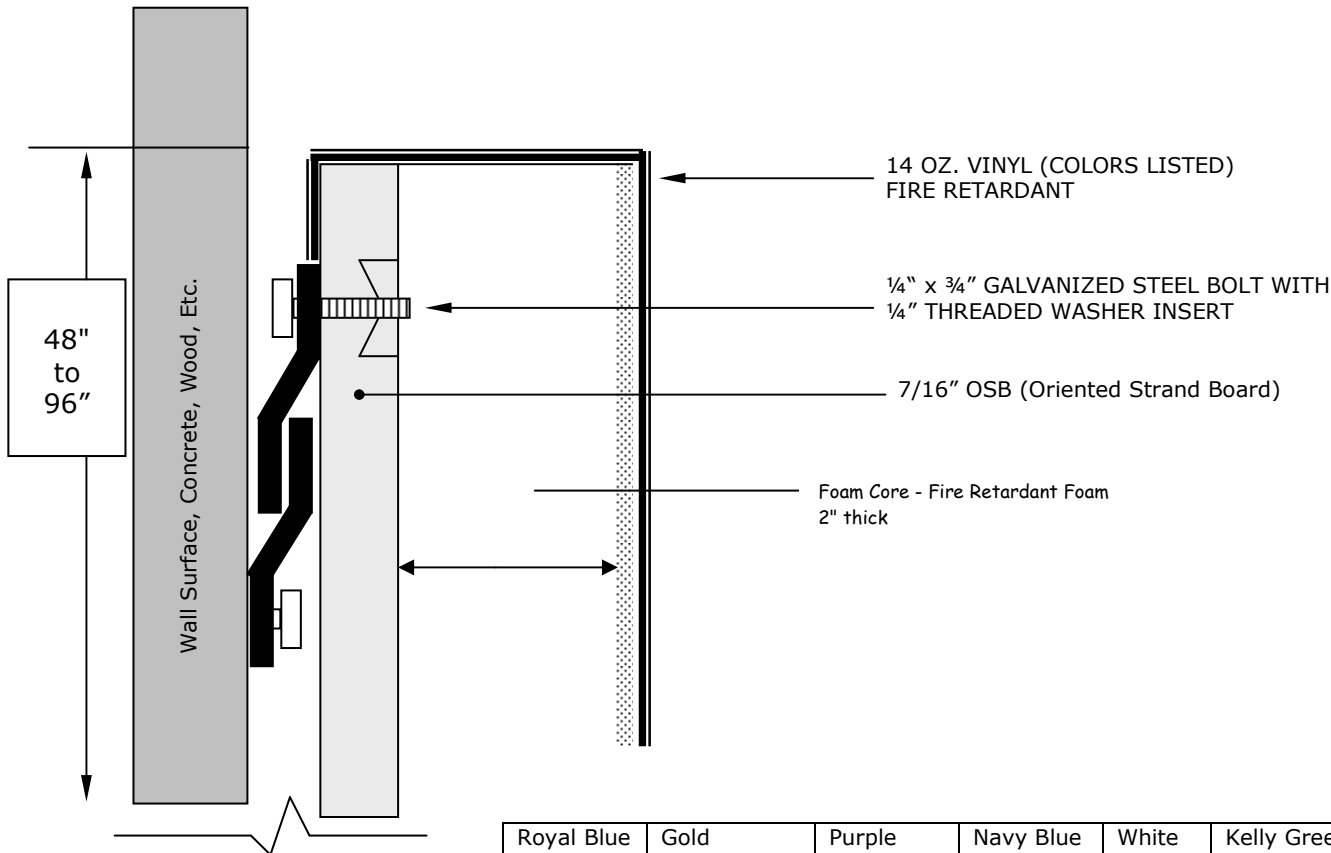

THE INFORMATION CONTAINED IN THIS DRAWING IS THE SOLE PROPERTY OF PROMATS, INC. AND ANY REPRODUCTION IN PART OR WHOLE WITHOUT THE WRITTEN PERMISSION OF PROMATS, IS PROHIBITED.

Corner

Royal Blue	Gold	Purple	Navy Blue	White	Kelly Green	Sky Blue
Red	Forest Green	Burgundy	Grey	Black	Orange	Camel

Three-Sided Pilaster

**Wall Padding Specifications:
Wood Backed Pads for Interior Use
Column Pad (CPZFR)**

Vinyl Cover: 14 oz. Vinyl, Leather Grain appearance.

Vinyl. 1300 Denier Polyester Base Fabric.

Tear Strength 93 x 83 Strip Tensile 365 x 348

Anti-fungal, Flame Resistant: Meets ASTM E84

Cover is wrapped around the backside of the plywood and is stapled every 3" with galvanized steel staples.

Plywood: 7/16" Oriented Strand Board

Attachment: One Pair of 18 ga. Galvanized metal "Z" Clips are used to mount the pads to the wall. "Z" Clips are mounted by 1/4" bolts screwed into threaded washer inserts. The wall "Z" Clips are fastened with an appropriate anchor (provided by installer) for each wall type. Z Clip on top and 1" lip on the bottom standard.

Drawn By:

Drawing #:

Project Name: